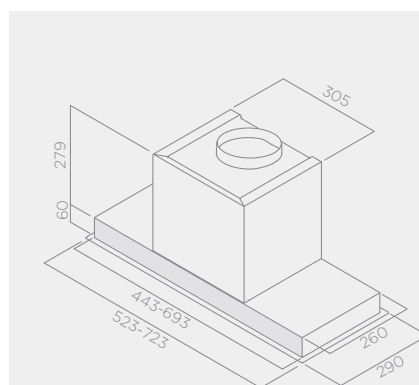

60cm: HIDDENIX/A/60

90cm: HIDDENIX/A/90

Features

3 speed + B Touch control

700 m³/h booster airflow

Aluminium grease filter

Lighting

Strip Led 7w 4000K

Max noise level

65 db(A)

Optional Accessories

Charcoal filter (CFC0038668)

Fascia panel (outside cabinet)

60cm: 523mm wide

90cm: 723mm wide

Rangehood (inside cabinet)

60cm: 443mm wide

90cm: 693mm wide