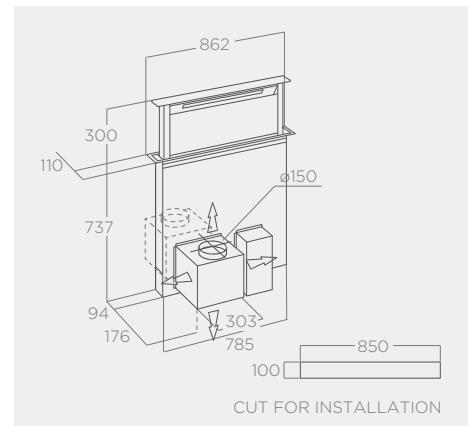

MATT BLACK

WIFI Integrated

Google Home & Amazon Alexa

Max noise level

62 db(A)

Power Connection

Hard wired

Installation

Duct-out* or Recirculating/Filtered

Naked version

Designed to integrate with bench top

* If installing as duct-out, additional ducting will be required