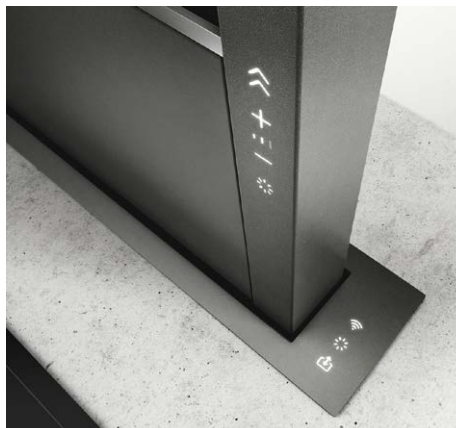

NAKED

WIFI Integrated

Google Home & Amazon Alexa

Max noise level

62 db(A)

Power Connection

Hard wired

Installation

Duct-out* or Recirculating/Filtered

Naked version

Designed to integrate with bench top

* If installing as duct-out, additional ducting will be required