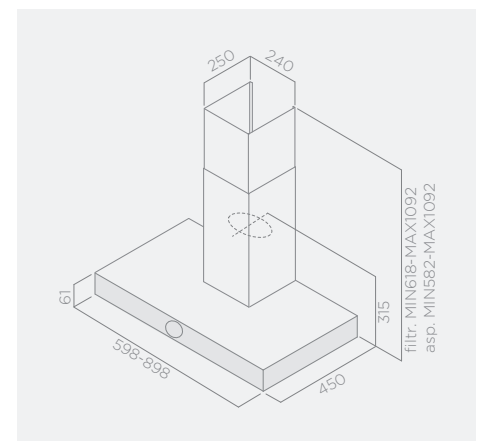

Power Connection

Hard wired

** Special Order version with extended lead time