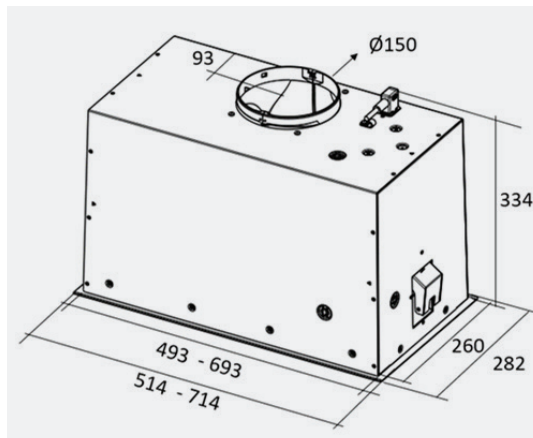

#### Fascia panel (outside cabinet)

60cm: 514mm wide

90cm: 714mm wide

#### Rangehood (inside cabinet)

60cm: 493mm wide

90cm: 693mm wide