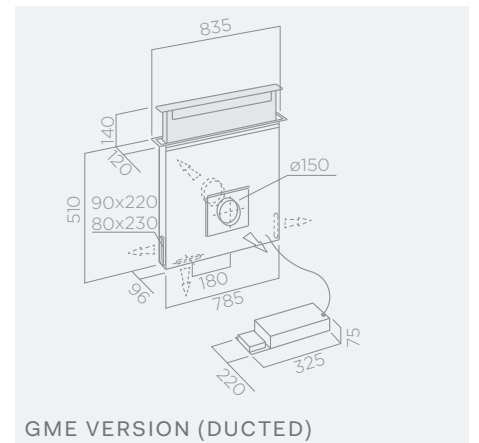

Airflow

Recirculating: 800 m³/h booster airflow

GME Version: 1080 m³/h booster airflow

Max noise level

Recirc: 57 db(A) / GME: 46 db(A)

Included Accessories

Charcoal filter - recirc. only (KIT0120954)

Power Connection

Hard wired

Optional Accessories

Remote motor GME 22 A

Remote motor GME 88

* This unit requires a remote GME motor to be additionally purchased.