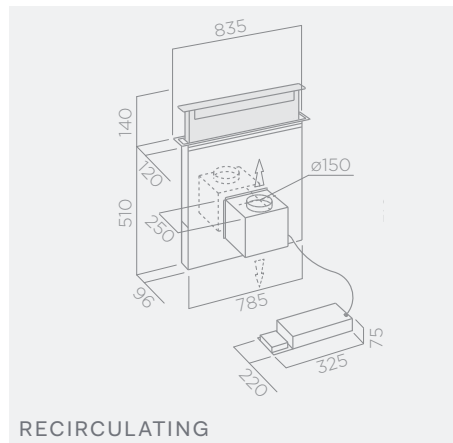

Airflow

Recirculating: 800 m³/h booster airflow

GME Version: 1080 m³/h booster airflow

Max noise level

Recirc: 57 db(A) / GME: 46 db(A)

Included Accessories

Charcoal filter - recirc. only (KIT0120954)

Power Connection

Hard wired

Optional Accessories

Remote motor GME 22 A

Remote motor GME 88

* This unit requires a remote GME motor to be additionally purchased.